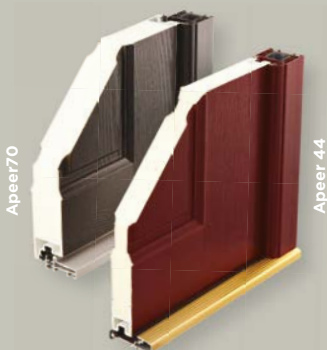

\*Low E glass is only available in clear.

 Apeer

Choose from either  
one of our two main  
formats - Apeer70  
and Apeer 44\*

YOU'RE  
HOME NOW

**Apeer**

Apeer may come in two formats,  
but the principles behind each remain the  
same. Whether you choose the 70mm thick,  
double rebate Apeer70, or the ingenuity  
of the 44mm thick, single rebate Apeer44,  
both perform exceptionally well in terms of  
energy efficiency, security and appearance.