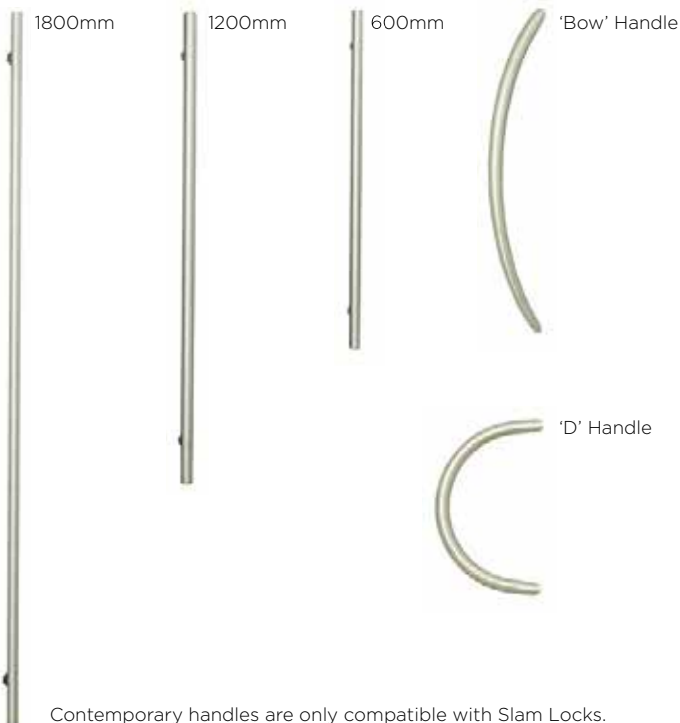

Contemporary Door Handles (only available in stainless steel)