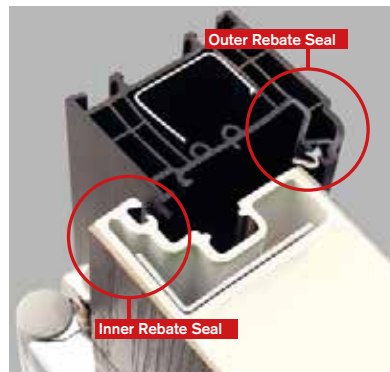

Stay snug with
double protection
from draughts with
our double rebate

Did you know that much like your washing machine or your fridge freezer, your front door can be energy rated too? So, when we created our flagship product the Apeer70, we used the very latest in design and materials to help keep the heat in and the cold out; creating one of the most energy efficient doors available.

A-RATED by design

YOU'RE
HOME NOW

Double Rebate

Apeer70's double rebate system adds additional draught protection by creating an internal secondary rebated seal.

Triple Glazed*

For better insulation every Apeer70 is equipped with toughened triple glazed units and Apeer44 with double glazed units. Glazed units are also available with Low E glass and can be gas filled to offer improved thermal performance.

*Low E glass is only available in clear.

Apeer