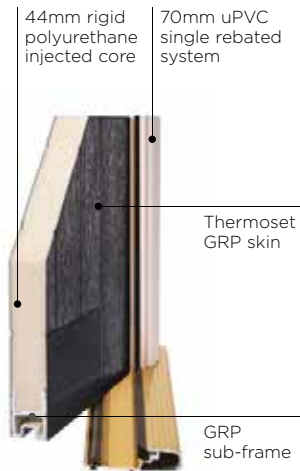

Apeer44

Mobility Access Threshold MDS80/2 (15mm)

Distance from bottom of door leaf to bottom of threshold 18mm