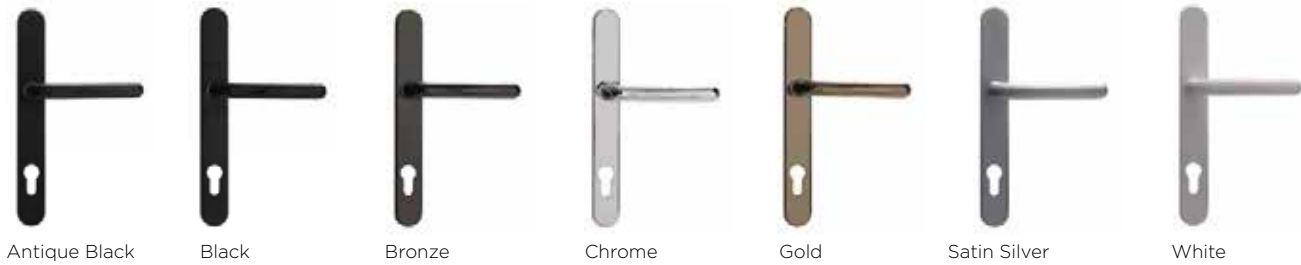

Door Accessories

To complement our Apeer doors, we offer a range of high quality door furniture and door hardware. All door accessories are covered by a four-year surface finish guarantee.

Classic Lever Handles (also available with split handle)