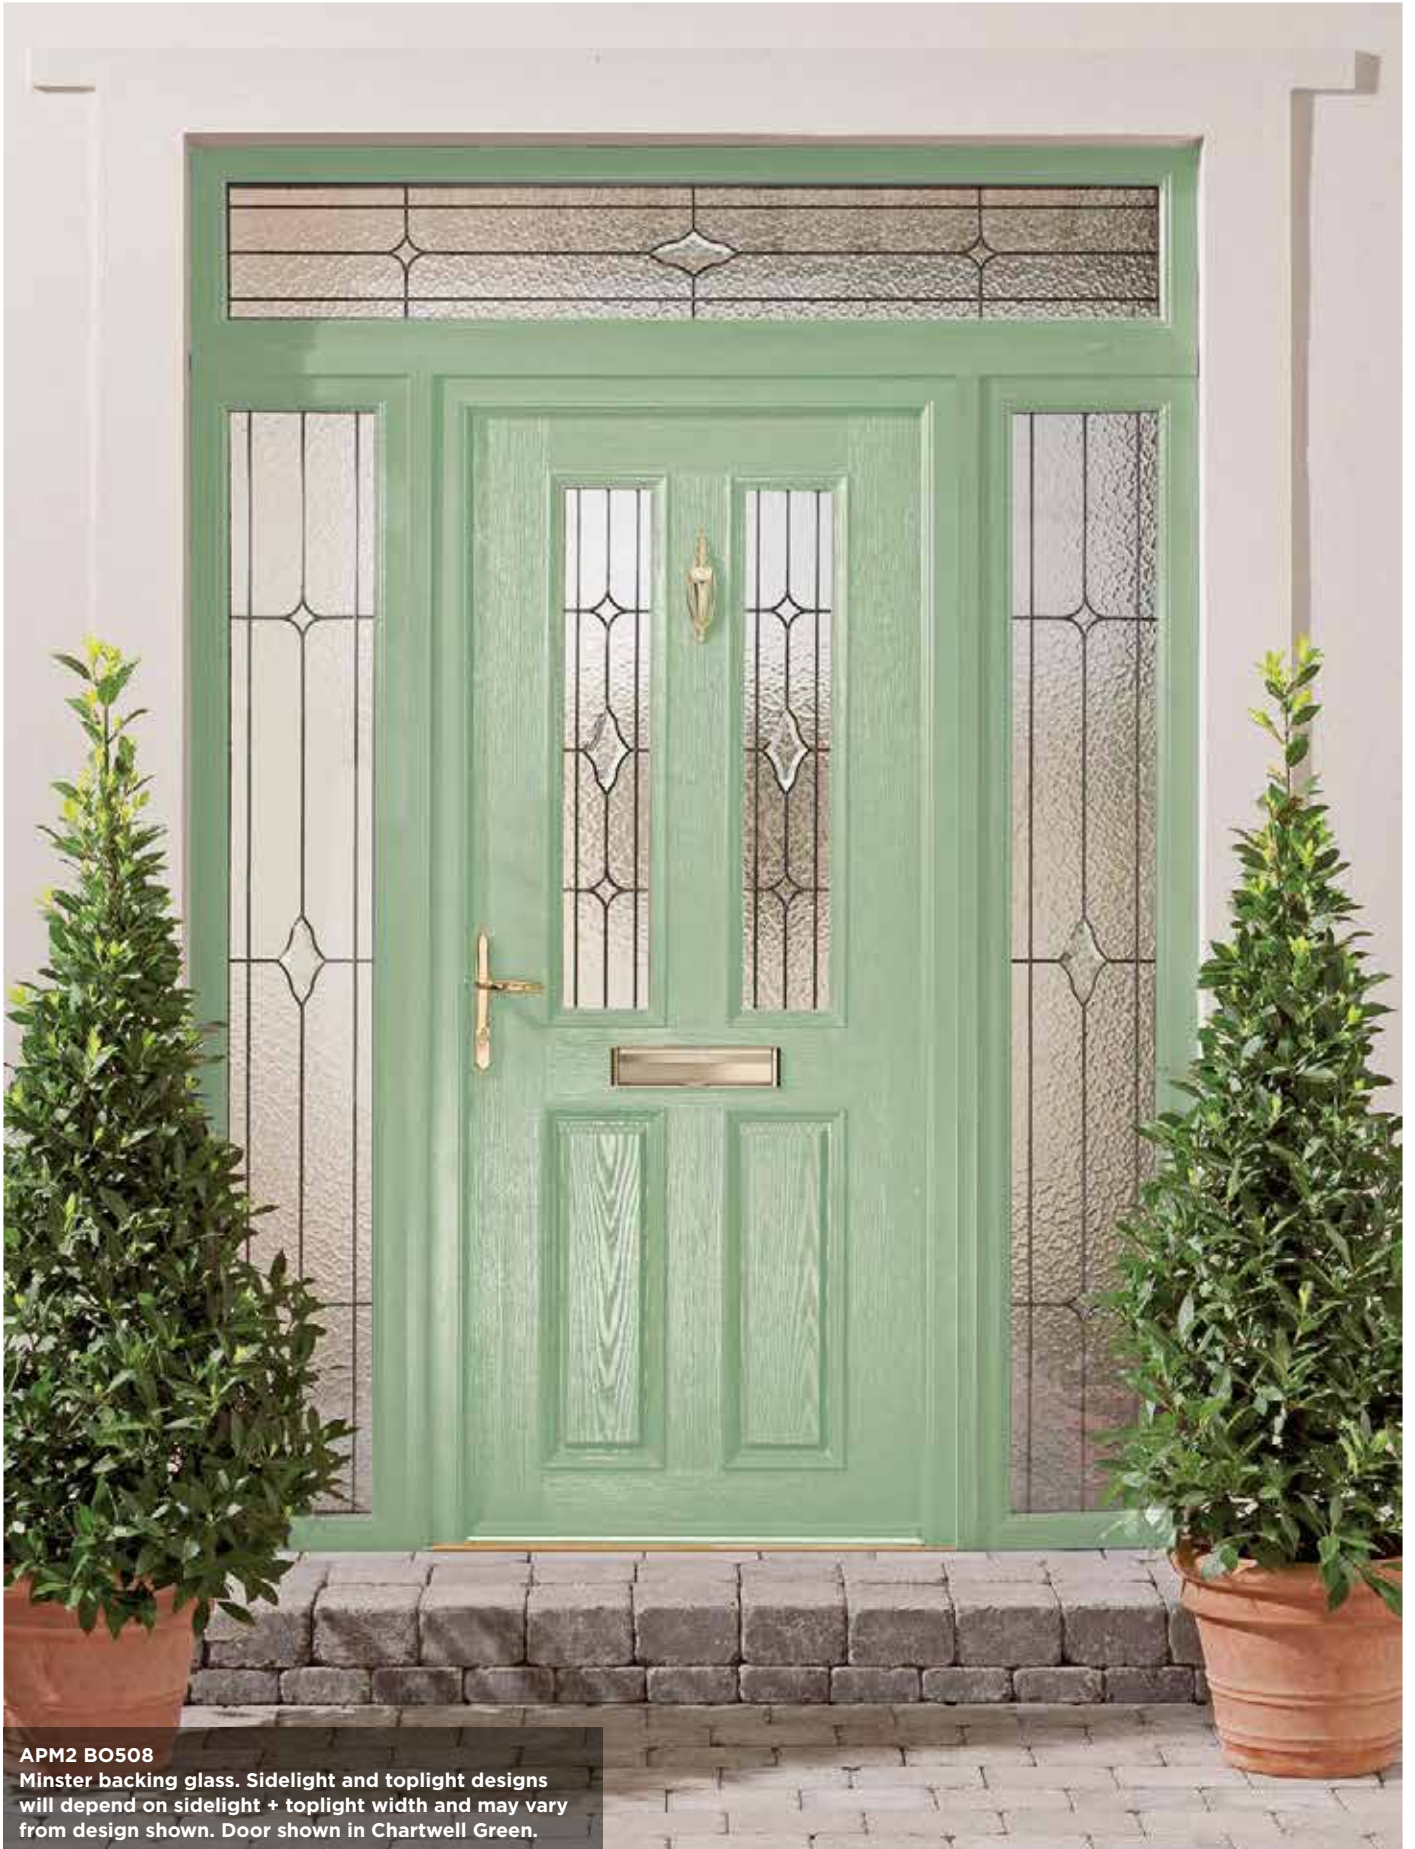

APM2 BO508
Minster backing glass. Sidelight and toplight designs will depend on sidelight + toplight width and may vary from design shown. Door shown in Chartwell Green.