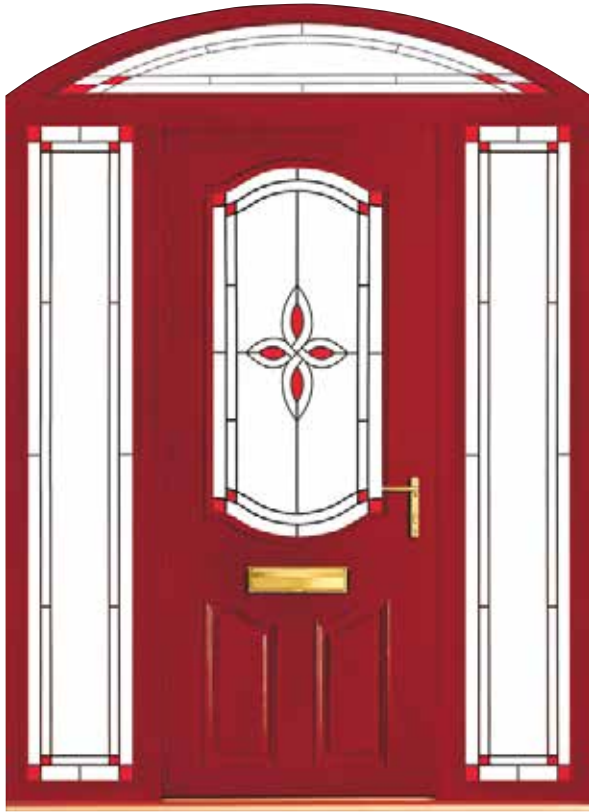

**APT2 B0506\***

\* Sidelight design to match B0506 will depend on the sidelight width.

**APT2 BF502**

Every effort has been made to reproduce the colour of our Apeer doors and the coloured film in the decorative glass designs. However, printing constraints will give rise to some colour deviation. All Apeer70 doors are triple glazed as standard. All Apeer44 doors are double glazed as standard. Please note the grain on the GRP Apeer door does not replicate the grain on the frames as it is a PVC foil. Glass designs shown in sidelights may vary depending on sidelight width. Coloured film in glass designs is not an exact match to the door colour.